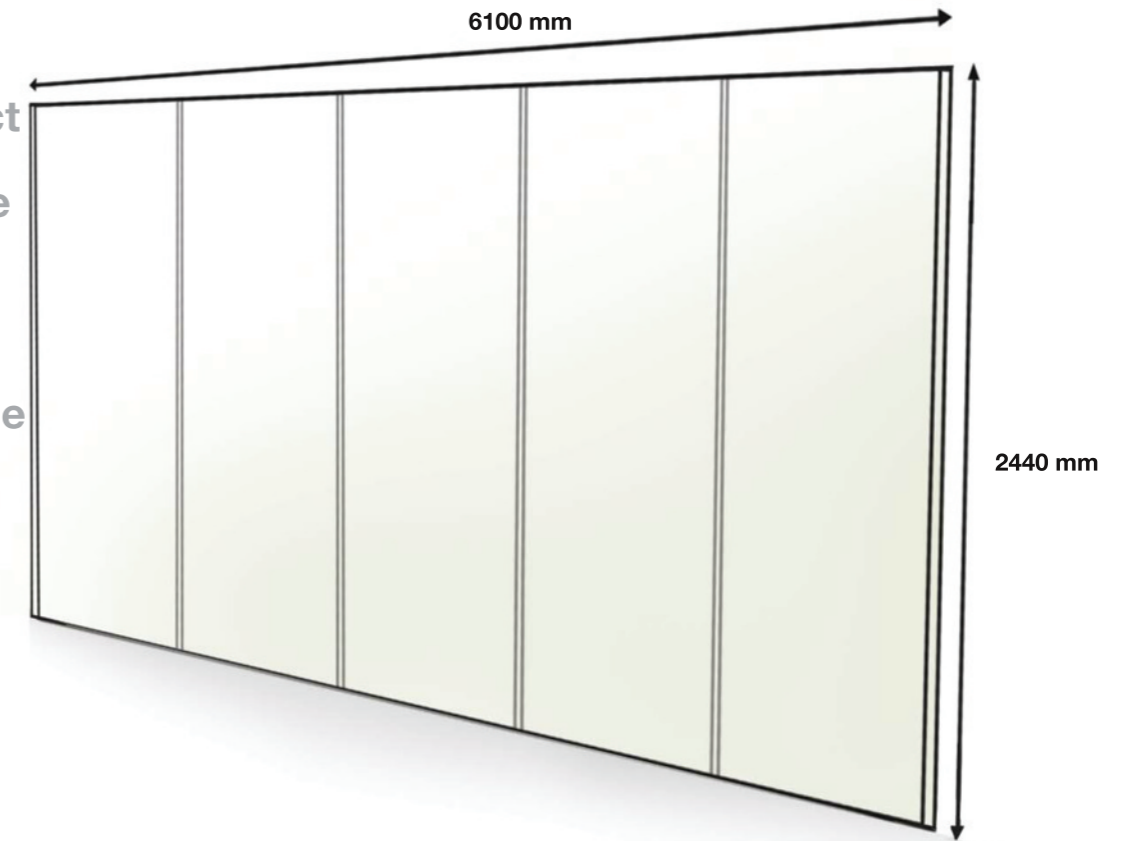

## Hygienic Ceiling Planks

- High Impact
- Class 1 Fire Protected
- Easy Clean free of any Maintenance

Once installed hygienic wall cladding provides:-

- ✓ Class 1 Fire rated
- ✓ Maintenance free
- ✓ Durable & seamless wipe-able surface
- ✓ All wall to floor and wall to ceiling junctions can be trimmed siliconed or welded
- ✓ Smooth easy clean surface that inhibits the growth of MRSA and other Bacteria
- ✓ Internal and external corners can be thermo formed to create a seamless joint system
- ✓ Two part easy install "klic trim" system enabling fast and easy installation
- ✓ 48 hour nationwide delivery subject to availability
- ✓ Available in white and pastel colours