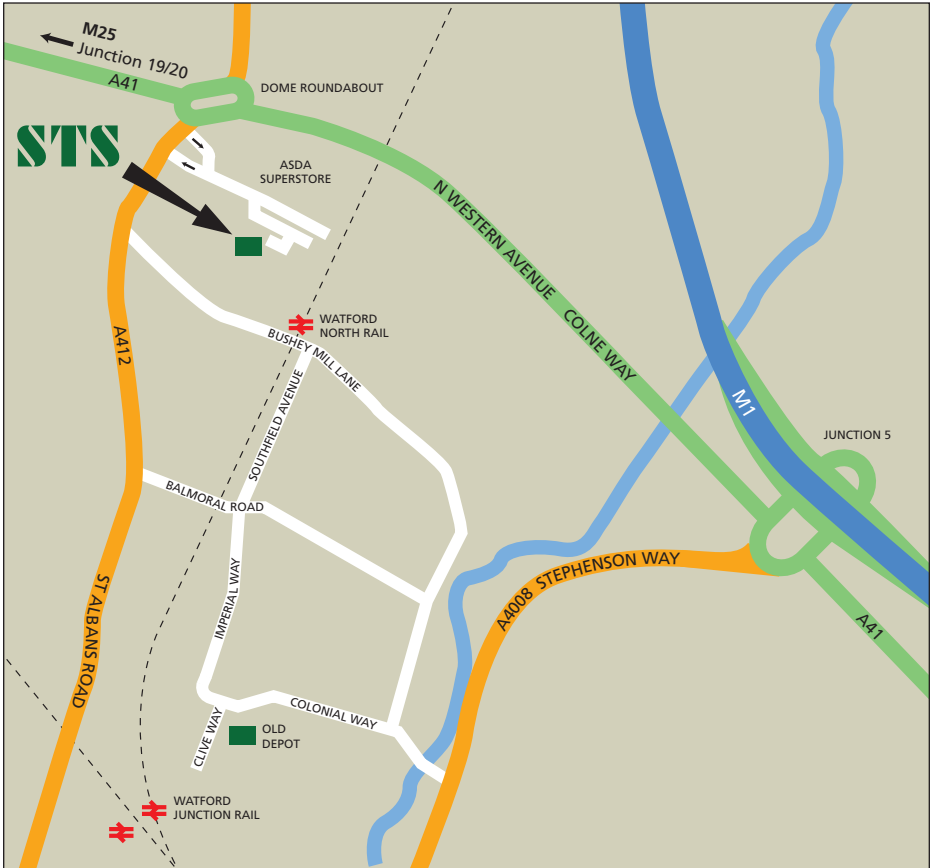

New Larger Watford Depot

Open from 31st January 2011

Unit 3
Odhams Trading Estate
St Albans Road
Watford WD24 7RY

Sales: 08454 342000

Fax: 01923 222254

Directions to New Larger Watford Depot

Unit 3
Odhams Trading Estate
St Albans Road
Watford WD24 7RY

Sales: 08454 342000
Fax: 01923 222254

From M1 - Leave at Junction 5

Take exit for A41 northbound (North Western Avenue / Colne Way) signposted Aylesbury
After 0.9m turn left at first roundabout (Dome Roundabout) A412, St Albans Road
After 0.1m turn left, signposted Asda Superstore (between the firestation and the library)
Keep to right hand lane into Odhams Trading Estate
Take first right and first right again
STS is on the left hand side

From M25 - Leave at Junction 19 Eastbound or Junction 20 Westbound

Follow exit for A41 southbound, (Watford Road) signposted Watford
At roundabout continue on A41 southbound (North Western Avenue / Gadeside)
At Dome Roundabout take A412, St Albans Road, signposted St Albans
After 0.1m turn left, signposted Asda Superstore (between the firestation and the library)
Keep to right hand lane into Odhams Trading Estate
Take first right and first right again
STS is on the left hand side

From Clive Way (Old Depot)

Turn left onto Colonial Way
Turn first right into Imperial Way
Straight over at first crossroads into Southfield Avenue
At end of Southfield Avenue turn left into Bushey Mill Lane
At traffic lights at top of Bushey Mill Lane at junction with A412 turn right into St Albans Road
After 0.1m turn right signposted Asda Superstore, (between the firestation and the library)
Keep to right hand lane into Odhams Trading Estate
Take first right and first right again
STS is on the left hand side